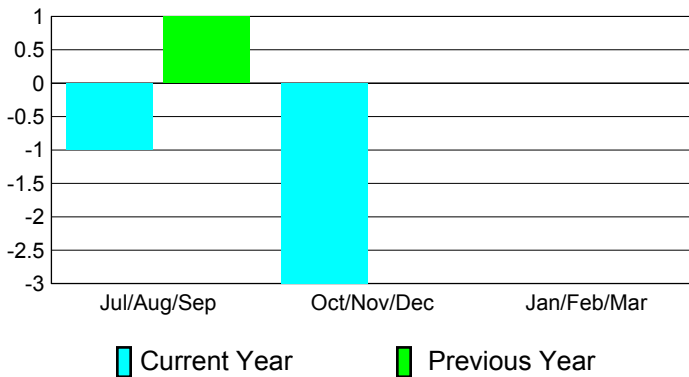

2010-2011 GMT Reports for District (or Undistricted) **District 13 A**

GMT: **STEVEN D SHERER**

Location: **OHIO**

GMT CA: **1**

CLUBS

Club Results
2010-2011

Clubs
2009-2010

Month	New Club Goal	Actual New Clubs	Actual Dropped Clubs	Gain/Loss of Clubs	Gain/Loss of Clubs
Jul/Aug/Sep	1	0	-1	-1	1
Oct/Nov/Dec	0	0	-3	-3	0
Jan/Feb/Mar	1	0	0	0	0
Totals	2	0	-4	-4	1

Club Results 2010-2011

Goal, New, Dropped, Gain/Loss

Comparison of Club Gain/Loss

Current Year Compared to the Previous Year

YTD Status Quo Clubs 2010-2011

Status Quo Clubs Compared to Status Quo Members

MEMBERSHIP