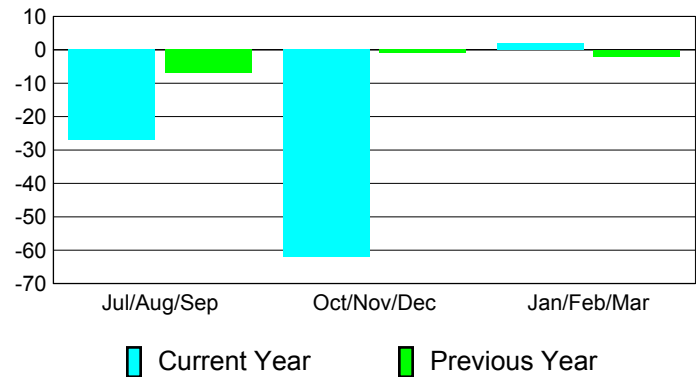

Membership Results
2010-2011

Membership
2009-2010

Month	Net Memb Goal	Actual New Memb	Actual Dropped Memb	Gain/Loss of Memb	Gain/Loss of Memb
Jul/Aug/Sep	10	14	-41	-27	-7
Oct/Nov/Dec	0	22	-84	-62	-1
Jan/Feb/Mar	30	17	-15	2	-2
Totals	40	53	-140	-87	-10

Membership Results 2010-2011

Goal, New, Dropped, Gain/Loss

Comparison of Membership Gain/Loss

Current Year Compared to the Previous Year

Gender Comparison 2010-2011

Jul/Aug/Sep

Oct/Nov/Dec

Jan/Feb/Mar