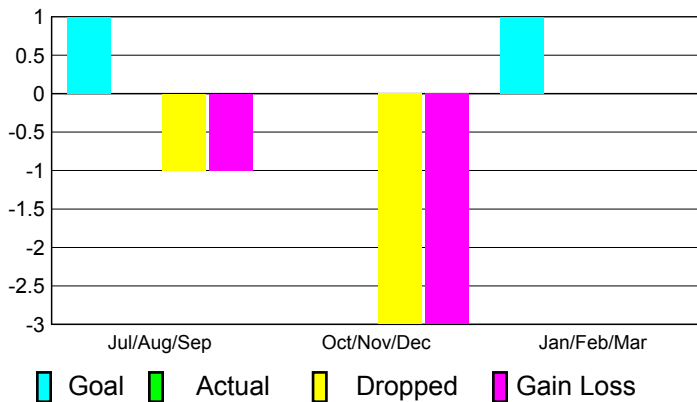

2010-2011 GMT Reports for District (or Undistricted) **District 13 A**

GMT: **STEVEN D SHERER**

Location: **OHIO**

GMT CA: **1**

CLUBS

Club Results
2010-2011

Clubs
2009-2010

Month	New Club Goal	Actual New Clubs	Actual Dropped Clubs	Gain/Loss of Clubs	Gain/Loss of Clubs
Jul/Aug/Sep	1	0	-1	-1	1
Oct/Nov/Dec	0	0	-3	-3	0
Jan/Feb/Mar	1	0	0	0	0
Totals	2	0	-4	-4	1

Club Results 2010-2011

Goal, New, Dropped, Gain/Loss

Comparison of Club Gain/Loss

Current Year Compared to the Previous Year

YTD Status Quo Clubs 2010-2011

Status Quo Clubs Compared to Status Quo Members

MEMBERSHIP