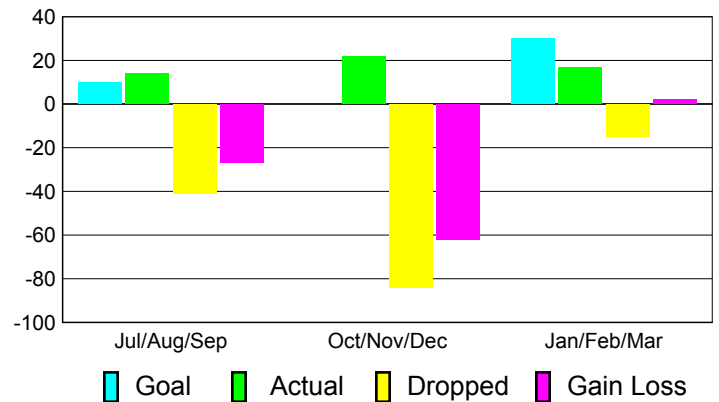

Membership Results 2010-2011

Goal, New, Dropped, Gain/Loss

Comparison of Membership Gain/Loss

Current Year Compared to the Previous Year